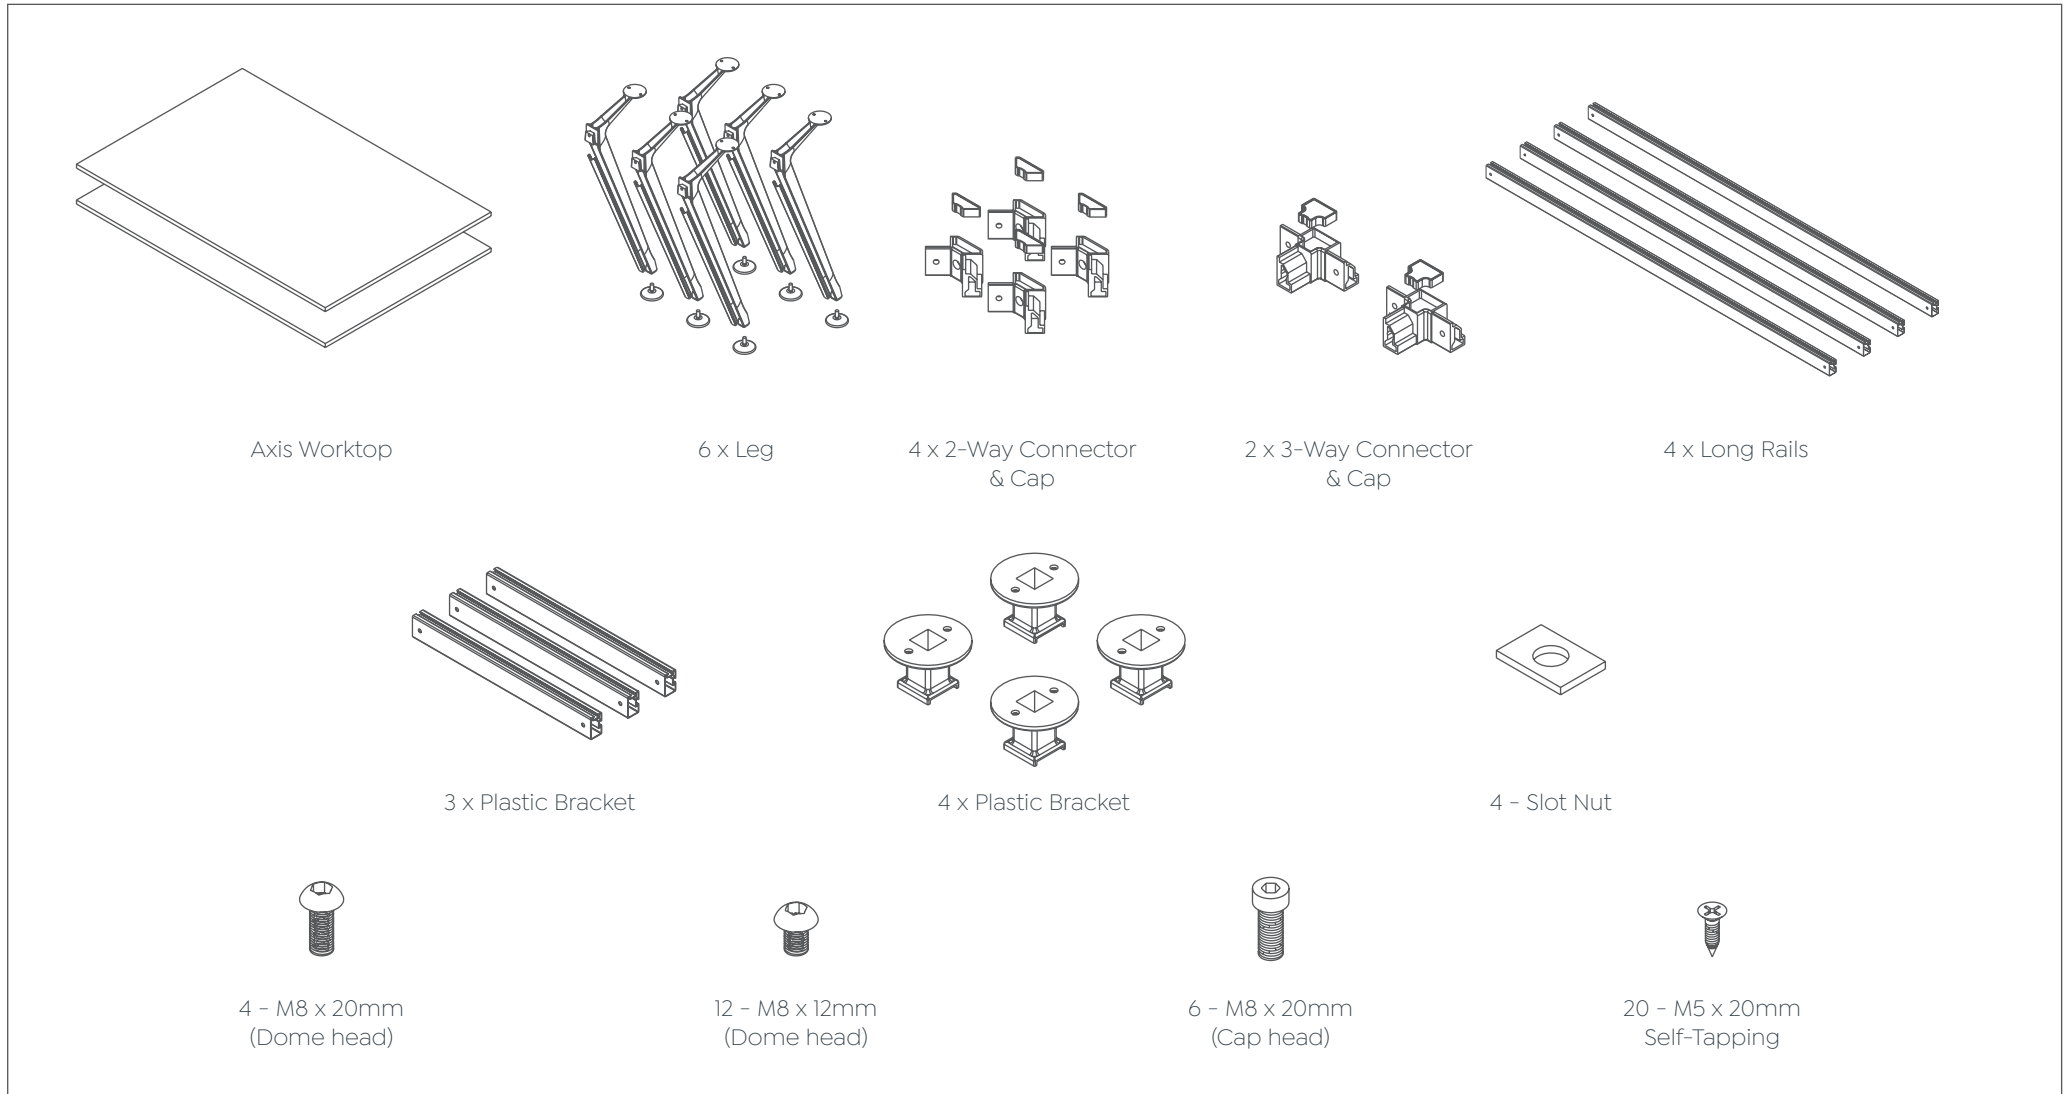

Team 6-Leg Boardroom Table

Assembly Instructions

Team 6-Leg Boardroom Table

Components List

Team 6-Leg Boardroom Table

Assembly Instructions

STEP 1:

Team 6-Leg Boardroom Table

Assembly Instructions

STEP 2:

STEP 3:

Team 6-Leg Boardroom Table

Assembly Instructions

STEP 4:

STEP 5:

Team 6-Leg Boardroom Table

Assembly Instructions

STEP 6:

Team 6-Leg Boardroom Table

Assembly Instructions

STEP 7:

*Cable

Conceal any power box cables using the leg cable covers.

Team 6-Leg Boardroom Table

Assembly Instructions

Complete:

Optional Team Table Top Bracket

Assembly Instructions